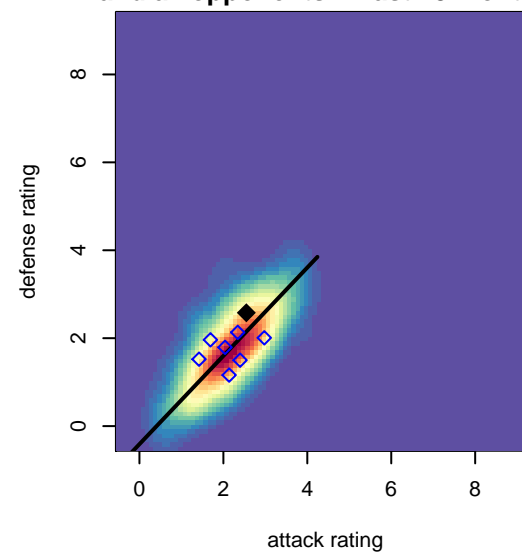

# Boise Nationals Chelsea B99

Boise Nationals  
Boise, ID  
B99 total strength=1539  
attack=12.77 defense=13.17  
spr league = Spr Idaho D3 U15/16 Bracket B U  
notes= Bendawald 2014

alt names used:  
BNSC CHELSEA (ID)

Venues played:  
2014 Spr Idaho D3 U15/16 Bracket B U16  
2014 Spr Idaho D3 U15/16 Bracket A U16

**attack and defense variance (black dot)  
relative to other teams  
and top 10 in region**

**attack and defense rating  
relative to others at age  
and all opponents in last 13 months**

**attack and defense rating  
relative to others at age  
and all opponents in last 13 months**

**Performance relative to 13 month average**

**Performance relative to 13 month average**

Distribution of opponents  
 Red = Lose zone, Blue = Win zone, Green = Even  
 Black line separates win/lose zones